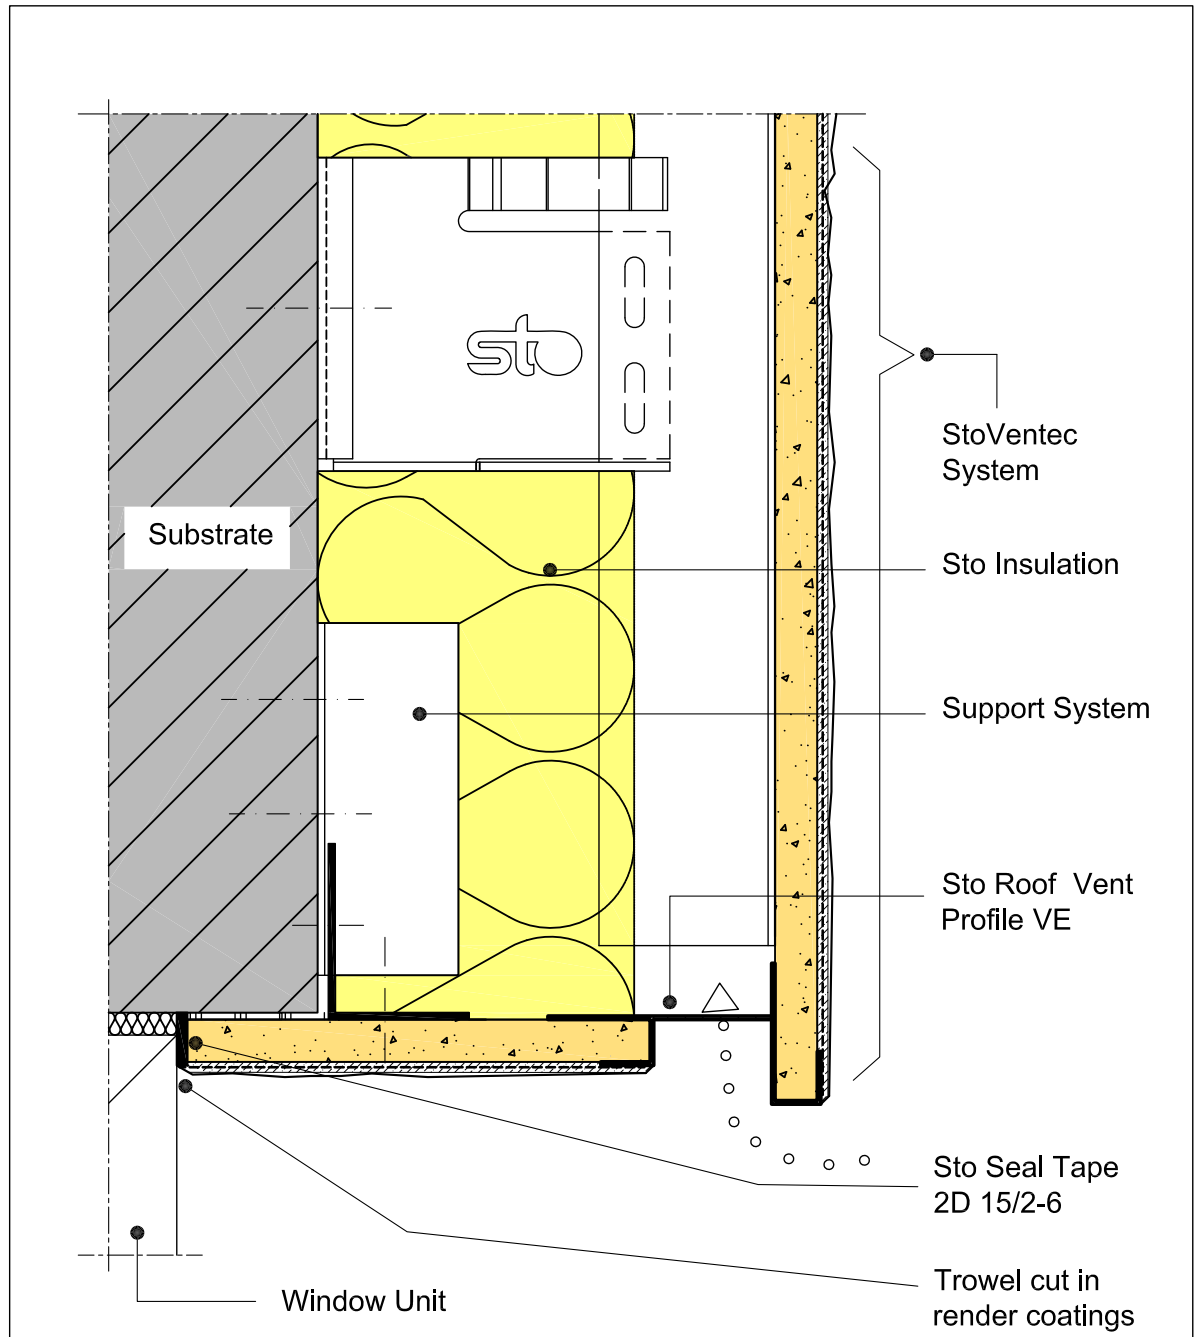

Window/Door: StoVentec - A

Detail: Head

Sto Ltd 03/10 Window / Door_06

Notice: This drawing is an illustrative detail giving the general concept of how the system interfaces with other construction components. This drawing should not be used for construction purposes. Full Sto details are available on request.