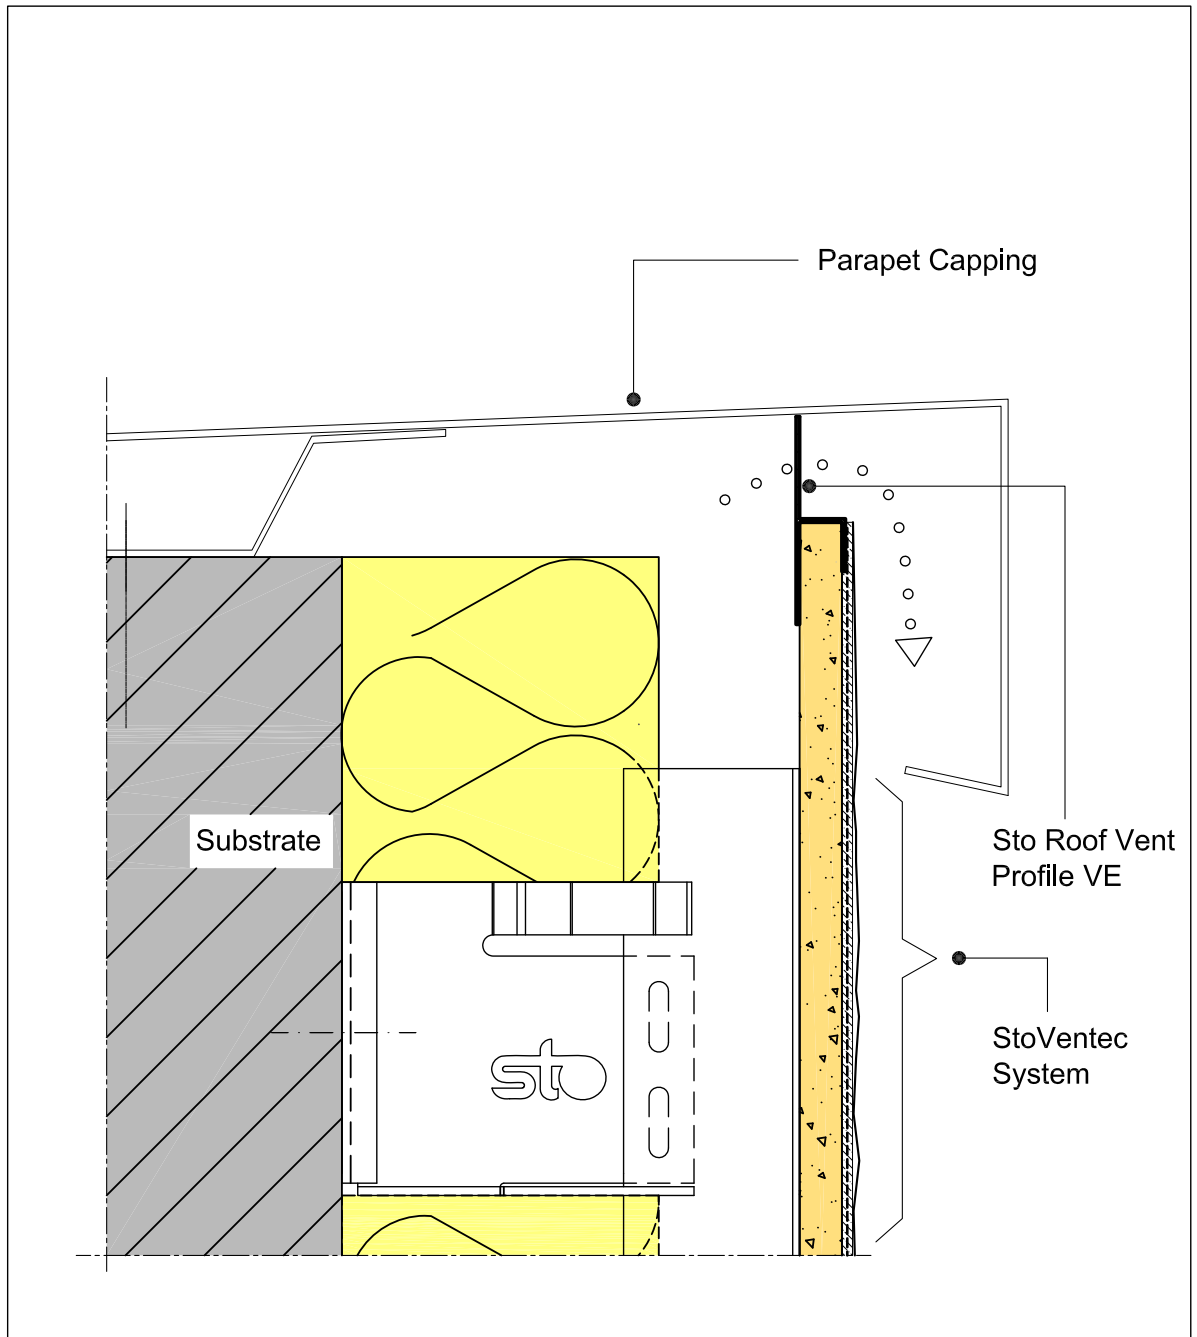

Parapet: StoVentec - Alu

Detail: Standard

Sto Ltd 03/10 Parapet_03

Notice: This drawing is an illustrative detail giving the general concept of how the system interfaces with other construction components. This drawing should not be used for construction purposes. Full Sto details are available on request.