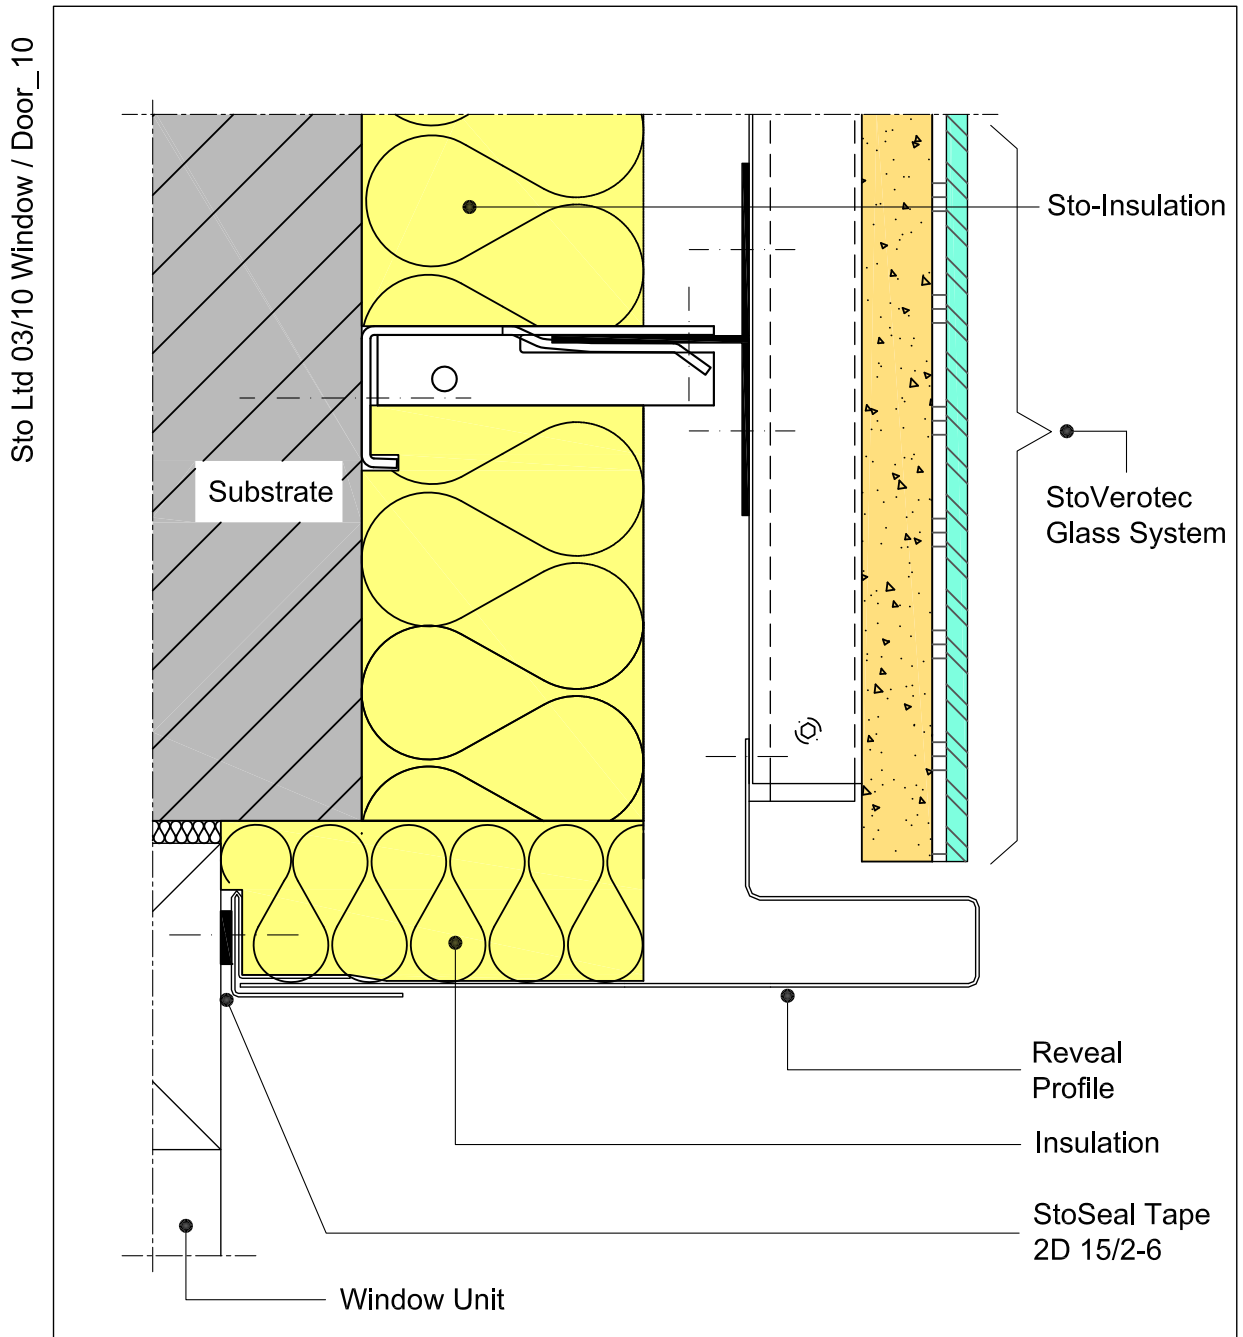

# Window/Door: StoVerotec Glass

Detail: Reveal

Notice: This drawing is an illustrative detail giving the general concept of how the system interfaces with other construction components. This drawing should not be used for construction purposes. Full Sto details are available on request.