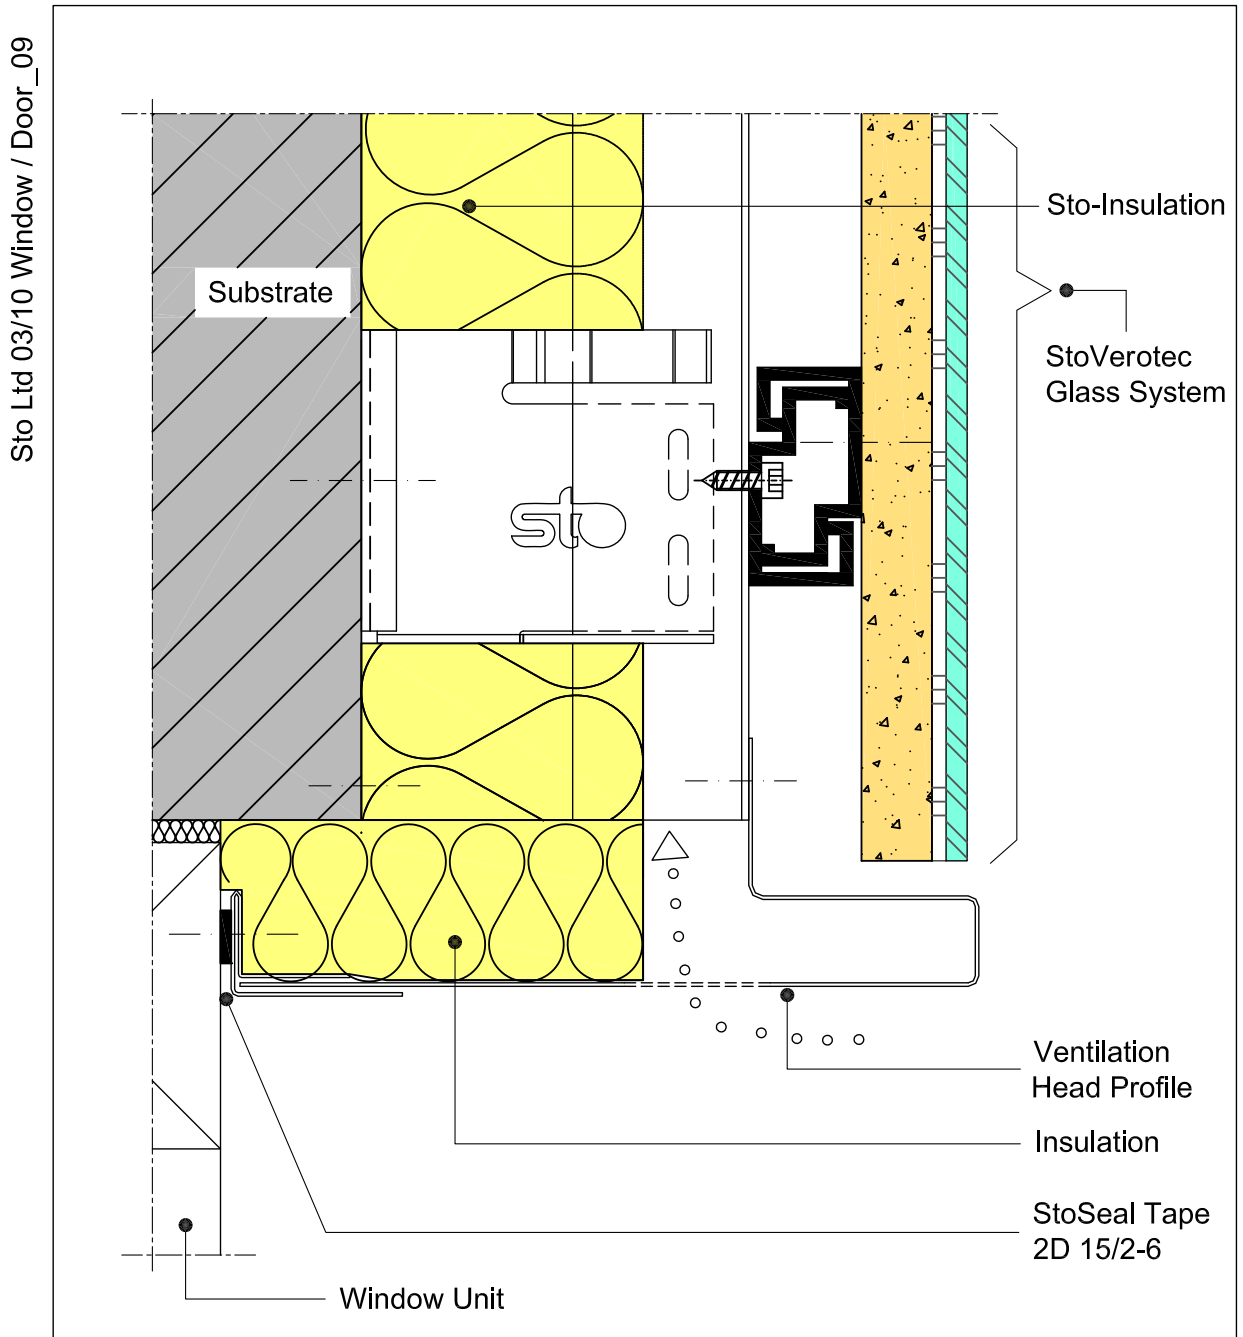

Window/Door: StoVerotec Glass

Detail: Head

Notice: This drawing is an illustrative detail giving the general concept of how the system interfaces with other construction components. This drawing should not be used for construction purposes. Full Sto details are available on request.